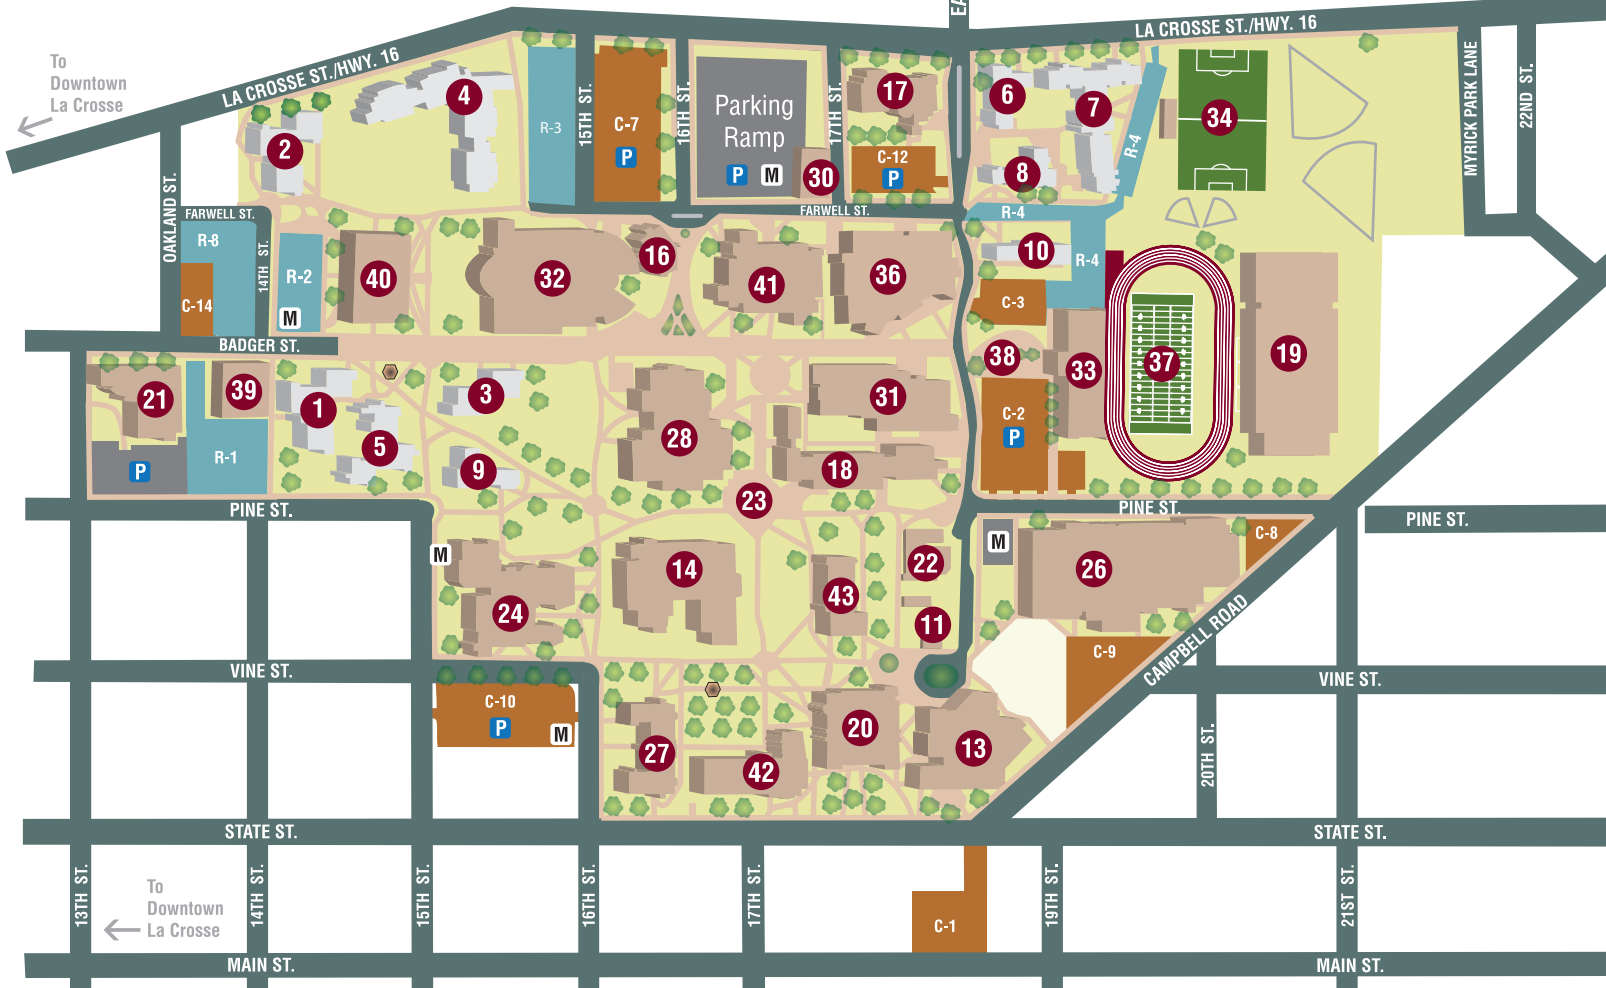

G

F

E

D

C

B

A

-  Commuter Parking (C Lots)
-  Resident Parking (R Lots)
-  Motorcycle/Moped Parking
-  Parking Pay Station

1/4 mile

1725 State St. | La Crosse, WI 54601

To Downtown La Crosse

RESIDENCE HALLS	
**1	Angell Hall - C2
**2	Coate Hall - D2
**3	Drake Hall - C3
*4	Eagle Hall - E3
**5	Hutchison Hall - C2
6	Laux Hall - E6
*7	Reuter Hall - E6
**8	Sanford Hall - E6
*9	Wentz Hall - C3
**10	White Hall - D6
OTHER FACILITIES	
**11	Archaeology Center - B5
12	Baseball/Softball Fields - G3
*13	Cartwright Center - A5
*14	Centennial Hall - B4
15	Challenge & Ropes Course - F3
*16	Child Care Center - D4
*17	Cleary Alumni & Friends Center - E5
*18	Cowley Hall - C5
*19	Fieldhouse - C7
*20	Graff Main Hall - A5
*21	Health Science Center - C1
22	Heating Plant - B5
23	Hoeschler Tower - B4
*24	Lowe Center for the Arts - B3
*25	Maintenance Building - G5
**26	Mitchell Hall - B6
*27	Morris Hall - A4
*28	Murphy Library - C4
*29	North Field Equipment Building - G4
*30	Parking Services - D5 Police Services - D5
*31	Prairie Springs Science Center - C5
*32	Recreational Eagle Center - D3
*33	Roger Harrington Stadium at Veterans Memorial Field Sports Complex - C6
*34	Soccer/Lacrosse Building - E7
35	Student Recreation Fields - G1
36	Student Union - D5
37	Veterans Memorial Field Sports Complex - D7
38	Veterans Memorial Monument - C6
39	West Campus Chiller Plant - C1
**40	Whitney Center - D2
*41	Wimberly Hall - D4
*42	Wing Technology Center - A4
*43	Wittich Hall - B5

\*Handicapped accessible  
\*\*Limited accessibility

1 2 3 4 5 6 7 8